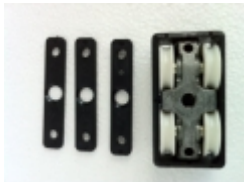

Nebulite Bifold Bogey
$165.00

Quad Wheel Bifold Bogey [[Product Details...]](#)

- •
- •
- •
- •
- •
- •

« « Start
« Prev
1
[2](#)
[Next »](#)
[End » »](#)

Results 1 - 20 of 29