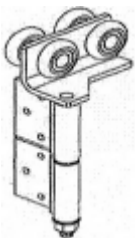

Â

Â

**Alufold Bifold Wheel**

**\$0.00**

Nulook Bifold door Wheel OBSOLETE! [\[Product Details...\]](#)

**Alufold Bifold Wheel**

[Call for Pricing](#)

Nulook Bifold door Wheel OBSOLETE! [\[Product Details...\]](#)

**Alufold Guide Left Hand**

**\$149.50**

Bifold hinge guide Left [\[Product Details...\]](#)

**Alufold Guide Right Hand**

**\$0.00**

Bifold hinge guide Right OBSOLETE [\[Product Details...\]](#)

**APL Bifold Hinge Roller and Guide Set Left hand**

**\$157.55**

Top guide and bottom roller for APL Bifold Doors [\[Product Details...\]](#)

**APL Bifold Hinge Roller and Guide Set Right Hand**

**\$157.55**

Top guide and bottom roller for APL Bifold Doors [\[Product Details...\]](#)