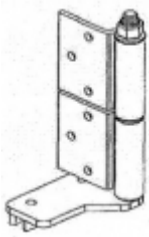

Â

Â

**Alufold Bifold Wheel**

**\$0.00**

Nulook Bifold door Wheel OBSOLETE! [\[Product Details...\]](#)

**Alufold Bifold Wheel**

[Call for Pricing](#)

Nulook Bifold door Wheel OBSOLETE! [\[Product Details...\]](#)

**Alufold Guide Left Hand**

**\$149.50**

Bifold hinge guide Left [\[Product Details...\]](#)

**Alufold Guide Right Hand**

**\$0.00**

Bifold hinge guide Right OBSOLETE [\[Product Details...\]](#)

**APL Bifold Hinge Roller and Guide Set Left hand**

**\$157.55**

Top guide and bottom roller for APL Bifold Doors [\[Product Details...\]](#)

**APL Bifold Hinge Roller and Guide Set Right Hand**

**\$157.55**

Top guide and bottom roller for APL Bifold Doors [\[Product Details...\]](#)