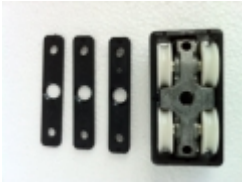

Nebulite Bifold Bogey
$120.00

Quad Wheel Bifold Bogey [[Product Details...]](#)

- •
- •
- •
- •
- •
- •

« « Start
« Prev
1
[2](#)
[Next »](#)
[End » »](#)

Results 1 - 20 of 29